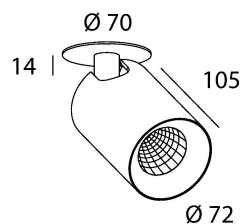

## light specifications

Light source	COB
Delivered output	2000lm
System power	18
Light source efficiency	up to 130lm/W
CCT	2700/3000/3500/4000K
Spectrum	STD/PW
CRI	CRI90+
Beam angle	24/40/60°