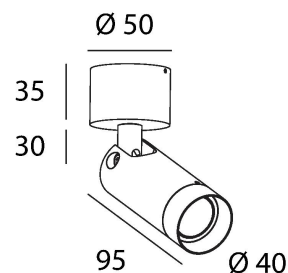

TUBLR MICRO SURFACE

made in belgium - 5 year warranty

light specifications

Light source	COB
Delivered output	1000lm
System power	10
Light source efficiency	up to 160lm/W
CCT	2700/3000/3500/4000K
Spectrum	STD/PW
CRI	CRI90+
Beam angle	24/40/60°

driver specifications

Dimming	non-dim/triac/dali
Location	integrated

general specifications

Ingress Protection (IP)	
Glow wire test	
In accordance with NBN 12464-1:2021	

body color

- Black
- White

options

- dim-to-warm
- lens
- honeycomb
- parka
- wireless dimming
- RAL colors on request