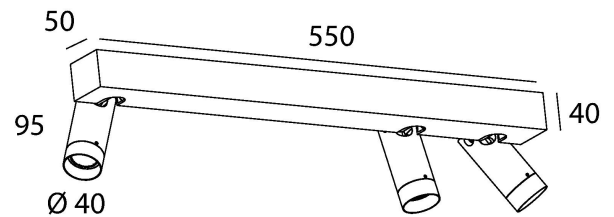

TUBLR MICRO SIDEWAYS TRIPLE

made in belgium - 5 year warranty

light specifications

Light source	COB
Delivered output	3000lm
System power	30
Light source efficiency	up to 130lm/W
CCT	2700/3000/3500/4000K
Spectrum	STD/PW
CRI	CRI90+
Beam angle	24/40/60°

body color

- Black
- White

driver specifications

Dimming	non-dim/triac/dali
Location	integrated

general specifications

Ingress Protection (IP)	
Glow wire test	
In accordance with NBN 12464-1:2021	

options

- dim-to-warm
- lens
- honeycomb
- parka
- wireless dimming
- RAL colors on request