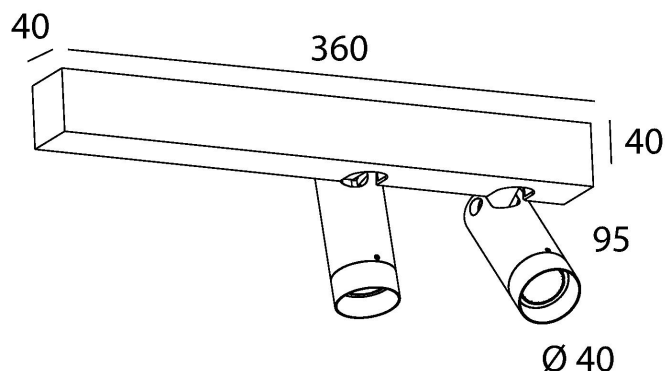

## light specifications

Light source	COB
Delivered output	2000lm
System power	20
Light source efficiency	up to 130lm/W
CCT	2700/3000/3500/4000K
Spectrum	STD/PW
CRI	CRI90+
Beam angle	24/40/60°