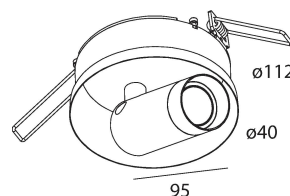

TUBLR MICRO IN EDGE

made in belgium - 5 year warranty

light specifications

Light source	COB
Delivered output	1000lm
System power	10
Light source efficiency	up to 160lm/W
CCT	2700/3000/3500/4000K
Spectrum	STD/PW
CRI	CRI90+
Beam angle	24/40/60°

driver specifications

Dimming	non-dim/triac/dali
Location	remote

general specifications

Ingress Protection (IP)	
Glow wire test	
In accordance with NBN 12464-1:2021	

body color

- Black
- White

options

dim-to-warm
lens (15/24/40/60°)
honeycomb
parka
wireless dimming
RAL colors on request