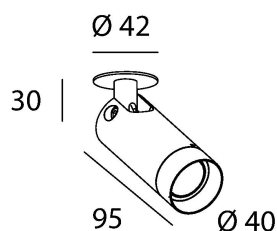

TUBLR MICRO BASE

made in belgium - 5 year warranty

light specifications

Light source	COB
Delivered output	1000lm
System power	10
Light source efficiency	up to 160lm/W
CCT	2700/3000/3500/4000K
Spectrum	STD/PW
CRI	CRI90+
Beam angle	24/40/60°

driver specifications

Dimming	non-dim/triac/dali
Location	remote

general specifications

Ingress Protection (IP)	
Glow wire test	
In accordance with NBN 12464-1:2021	

body color

- Black
- White

options

- dim-to-warm
- lens (15/24/40/60°)
- honeycomb
- parka
- wireless dimming