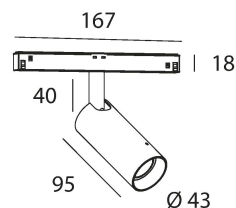

TUBLR MICRO 48V

made in belgium - 5 year warranty

light specifications

Light source	COB
Delivered output	1000lm
System power	10
Light source efficiency	up to 160lm/W
CCT	2700/3000/3500/4000K
Spectrum	STD/PW
CRI	CRI90+
Beam angle	24/40/60°

driver specifications

Dimming	non-dim/triac/dali
Location	integrated

general specifications

Ingress Protection (IP)	
Glow wire test	
In accordance with NBN 12464-1:2021	

body color

- Black
- White

accent color