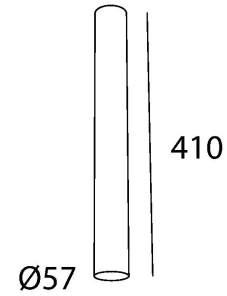

TUBED

made in belgium - 5 year warranty

light specifications

Light source	COB
Delivered output	900lm
System power	10
Light source efficiency	up to 160lm/W
CCT	2700/3000/3500/4000K
Spectrum	STD/PW
CRI	CRI90+
Beam angle	/

driver specifications

Dimming	non-dim/triac/dali
Location	integrated

general specifications

Ingress Protection (IP)	
Glow wire test	
In accordance with NBN 12464-1:2021	

body color

- Black
- White

accent color