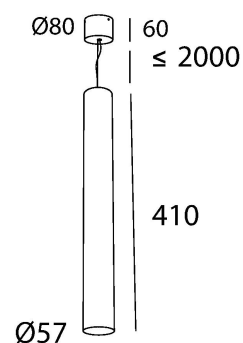

TUBED SUSPENSION

made in belgium - 5 year warranty

light specifications

Light source	COB
Delivered output	1000lm
System power	10
Light source efficiency	up to 160lm/W
CCT	2700/3000/3500/4000K
Spectrum	STD/PW
CRI	CRI90+
Beam angle	24/40/60°

driver specifications

Dimming	non-dim/triac/dali
Location	integrated

general specifications

Ingress Protection (IP)	
Glow wire test	
In accordance with NBN 12464-1:2021	

body color

- Black
- White

options

dim-to-warm
lens (15/24/40/60°)
honeycomb
wireless dimming
RAL colors on request