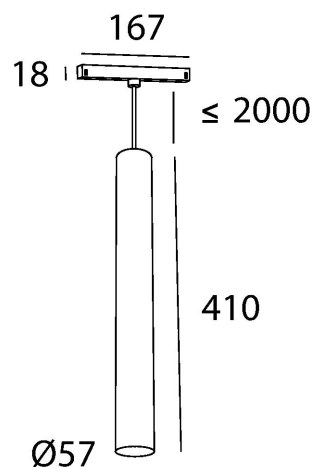

TUBED SUSPENSION TRACK

made in belgium - 5 year warranty

light specifications

Light source	COB
Delivered output	1000lm
System power	10
Light source efficiency	up to 160lm/W
CCT	2700/3000/3500/4000K
Spectrum	STD/PW
CRI	CRI90+
Beam angle	24/40/60°

driver specifications

Dimming	non-dim/triac/dali
Location	integrated

general specifications

Ingress Protection (IP)	
Glow wire test	
In accordance with NBN 12464-1:2021	

body color

- Black
- White

accent color