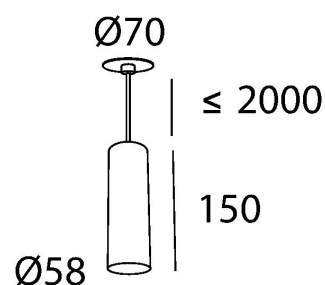

## light specifications

Light source	COB
Delivered output	1000lm
System power	10
Light source efficiency	up to 160lm/W
CCT	2700/3000/3500/4000K
Spectrum	STD/PW
CRI	CRI90+
Beam angle	24/40/60°