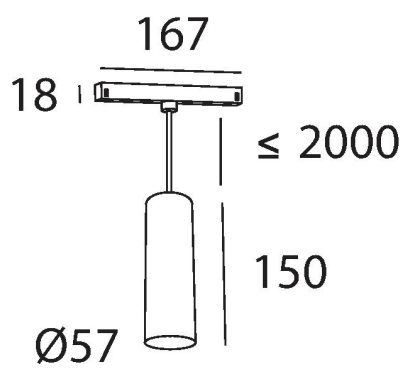

TUBED SUSPENSION COMPACT 48V

made in belgium - 5 year warranty

light specifications

Light source	COB
Delivered output	1000lm
System power	10
Light source efficiency	up to 160lm/W
CCT	2700/3000/3500/4000K
Spectrum	STD/PW
CRI	CRI90+
Beam angle	24/40/60°

driver specifications

Dimming	non-dim/triac/dali
Location	integrated

general specifications

Ingress Protection (IP)	
Glow wire test	
In accordance with NBN 12464-1:2021	

body color

- Black
- White

accent color