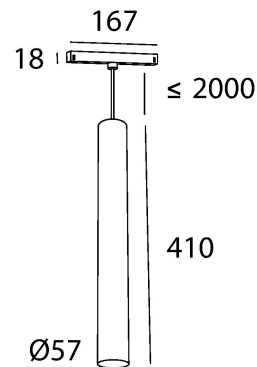

TUBED SUSPENSION 48V

made in belgium - 5 year warranty

light specifications

Light source	COB
Delivered output	1000lm
System power	10
Light source efficiency	up to 160lm/W
CCT	2700/3000/3500/4000K
Spectrum	STD/PW
CRI	CRI90+
Beam angle	24/40/60°

driver specifications

Dimming	non-dim/triac/dali
Location	integrated

general specifications

Ingress Protection (IP)	
Glow wire test	
In accordance with NBN 12464-1:2021	

body color

- Black
- White

accent color