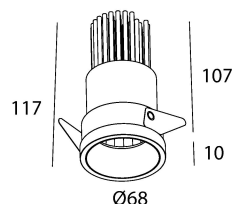

TUBED MINI LOW HALF IN

made in belgium - 5 year warranty

light specifications

Light source	COB
Delivered output	1000lm
System power	10
Light source efficiency	up to 160lm/W
CCT	2700/3000/3500/4000K
Spectrum	STD/PW
CRI	CRI90+
Beam angle	24/40/60°

driver specifications

Dimming	non-dim/triac/dali
Location	remote

general specifications

Ingress Protection (IP)	
Glow wire test	
In accordance with NBN 12464-1:2021	

body color

- Black
- White

accent color

- Black
- White
- Gold