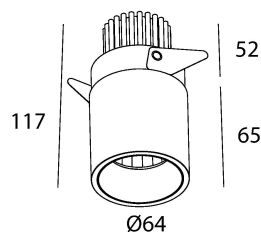

# TUBED MINI HIGH HALF IN

made in belgium - 5 year warranty

## light specifications

Light source	COB
Delivered output	1000lm
System power	10
Light source efficiency	up to 160lm/W
CCT	2700/3000/3500/4000K
Spectrum	STD/PW
CRI	CRI90+
Beam angle	24/40/60°