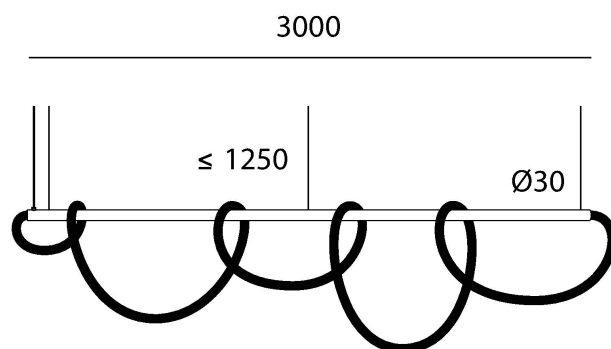

SWIRL KIT

made in belgium - 5 year warranty

light specifications

Light source	LEDLINE
Delivered output	3600/7200lm
System power	36/72
Light source efficiency	up to 100lm/W
CCT	2700/3000/4000K
Spectrum	STD
CRI	CRI80+
Beam angle	/