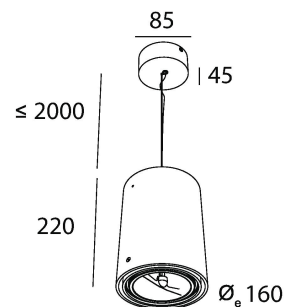

STEAMER SUSPENSION

made in belgium - 5 year warranty

light specifications

Light source	COB
Delivered output	4000lm
System power	36W
Light source efficiency	up to 130lm/W
CCT	2700/3000/3500/4000K
Spectrum	STD/PW
CRI	CRI90+
Beam angle	15/24/30/38/60°

driver specifications

Dimming	non-dim/triac/dali
Location	integrated

general specifications

Ingress Protection (IP)	
Glow wire test	
In accordance with NBN 12464-1:2021	

body color

- Black
- White

options

- dim-to-warm
- wireless dimming
- RAL colors on request