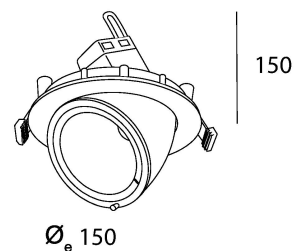

SOLARIS

made in belgium - 5 year warranty

light specifications

Light source	COB
Delivered output	4000lm
System power	27
Light source efficiency	up to 130lm/W
CCT	2700/3000/3500/4000K
Spectrum	STD/PW
CRI	CRI90+
Beam angle	24/40°

driver specifications

Dimming	non-dim/triac/dali
Location	remote

general specifications

Ingress Protection (IP)	
Glow wire test	
In accordance with NBN 12464-1:2021	

body color

- Black
- White

options

- dim-to-warm
- lens (15/24/40/60°)
- honeycomb
- wireless dimming