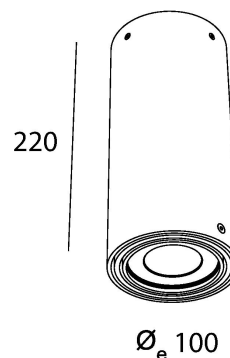

## light specifications

Light source	COB
Delivered output	3600lm
System power	38
Light source efficiency	up to 130lm/W
CCT	2700/3000/3500/4000K
Spectrum	STD/PW
CRI	CRI90+
Beam angle	/