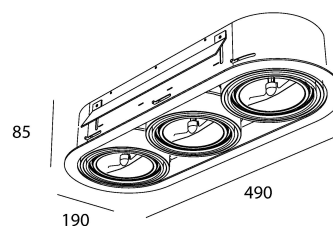

RONDO TRIPLE

made in belgium - 5 year warranty

light specifications

Light source	COB
Delivered output	13500lm
System power	120W
Light source efficiency	up to 130lm/W
CCT	2700/3000/3500/4000K
Spectrum	STD/PW
CRI	CRI90+
Beam angle	17/24/36/40°

driver specifications

Dimming	non-dim/triac/dali
Location	remote

general specifications

Ingress Protection (IP)	
Glow wire test	
In accordance with NBN 12464-1:2021	

body color

- Black
- White

options

- dim-to-warm
- honeycomb
- wireless dimming