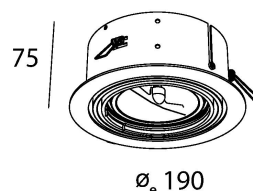

## light specifications

Light source	COB
Delivered output	4500lm
System power	40W
Light source efficiency	up to 130lm/W
CCT	2700/3000/3500/4000K
Spectrum	STD/PW
CRI	CRI90+
Beam angle	17/24/36/40°