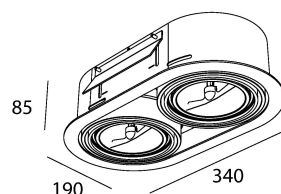

RONDO DOUBLE

made in belgium - 5 year warranty

light specifications

Light source	COB
Delivered output	9000lm
System power	80W
Light source efficiency	up to 130lm/W
CCT	2700/3000/3500/4000K
Spectrum	STD/PW
CRI	CRI90+
Beam angle	17/24/36/40°

driver specifications

Dimming	non-dim/triac/dali
Location	remote

general specifications

Ingress Protection (IP)	
Glow wire test	
In accordance with NBN 12464-1:2021	

body color

- Black
- White

options

- dim-to-warm
- honeycomb
- wireless dimming