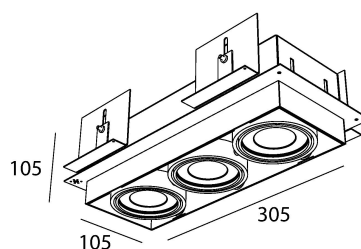

PICCOLO NO FRAME TRIPLE

made in belgium - 5 year warranty

light specifications

Light source	COB
Delivered output	800lm
System power	24
Light source efficiency	up to 130lm/W
CCT	2700/3000/4000K
Spectrum	STD/PW
CRI	CRI90+
Beam angle	15/24/30/38/60°

driver specifications

Dimming	non-dim/triac/dali
Location	remote

general specifications

Ingress Protection (IP)	
Glow wire test	
In accordance with NBN 12464-1:2021	

body color

- Black
- White

accent color

- Black
- White
- Gold
- Dark Chrome