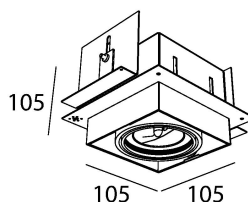

PICCOLO NO FRAME SINGLE

made in belgium - 5 year warranty

light specifications

Light source	COB
Delivered output	800lm
System power	8
Light source efficiency	up to 160lm/W
CCT	2700/3000/4000K
Spectrum	STD/PW
CRI	CRI90+
Beam angle	15/24/30/38/60°