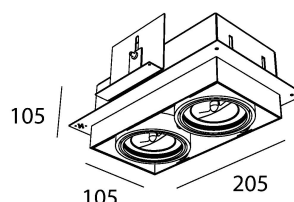

PICCOLO NO FRAME DOUBLE

made in belgium - 5 year warranty

light specifications

Light source	COB
Delivered output	800lm
System power	16
Light source efficiency	up to 130lm/W
CCT	2700/3000/4000K
Spectrum	STD/PW
CRI	CRI90+
Beam angle	15/24/30/38/60°

driver specifications

Dimming	non-dim/triac/dali
Location	remote

general specifications

Ingress Protection (IP)	
Glow wire test	
In accordance with NBN 12464-1:2021	

body color

- Black
- White

accent color

- Black
- White
- Gold
- Dark Chrome