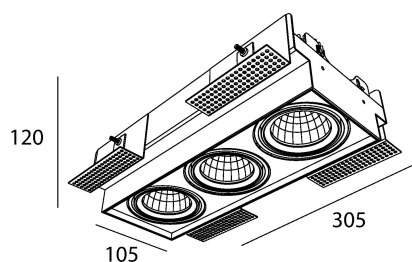

## light specifications

Light source	COB
Delivered output	6000lm
System power	54
Light source efficiency	up to 130lm/W
CCT	2700/3000/3500/4000K
Spectrum	STD/PW
CRI	CRI90+
Beam angle	15/24/30/38/60°