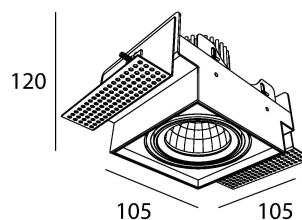

PICCOLO NO FRAME DEEP SINGLE

made in belgium - 5 year warranty

light specifications

Light source	COB
Delivered output	2000lm
System power	18
Light source efficiency	up to 130lm/W
CCT	2700/3000/3500/4000K
Spectrum	STD/PW
CRI	CRI90+
Beam angle	15/24/30/38/60°