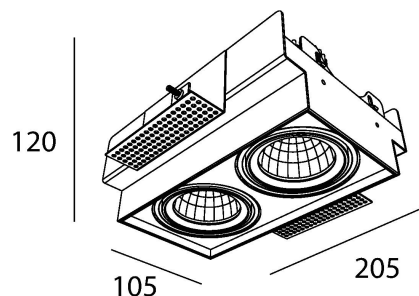

PICCOLO NO FRAME DEEP DOUBLE

made in belgium - 5 year warranty

light specifications

Light source	COB
Delivered output	4000lm
System power	36
Light source efficiency	up to 130lm/W
CCT	2700/3000/3500/4000K
Spectrum	STD/PW
CRI	CRI90+
Beam angle	15/24/30/38/60°

driver specifications

Dimming	non-dim/triac/dali
Location	remote

general specifications

Ingress Protection (IP)	
Glow wire test	
In accordance with NBN 12464-1:2021	

body color

- Black
- White

accent color

- Black
- White
- Gold
- Dark Chrome