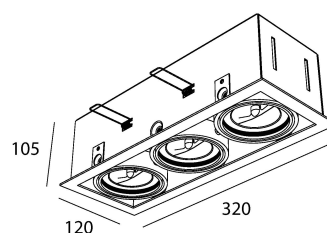

PICCOLO FRAME TRIPLE

made in belgium - 5 year warranty

light specifications

Light source	COB
Delivered output	800lm
System power	24
Light source efficiency	up to 130lm/W
CCT	2700/3000/4000K
Spectrum	STD/PW
CRI	CRI90+
Beam angle	15/24/30/38/60°

driver specifications

Dimming	non-dim/triac/dali
Location	remote

general specifications

Ingress Protection (IP)	
Glow wire test	
In accordance with NBN 12464-1:2021	

body color

- Black
- White

accent color

- Black
- White
- Gold
- Dark Chrome