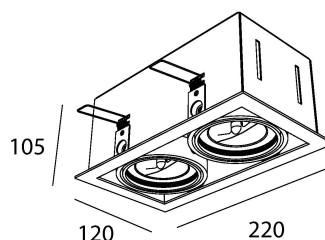

PICCOLO FRAME DOUBLE

made in belgium - 5 year warranty

light specifications

Light source	COB
Delivered output	800lm
System power	16
Light source efficiency	up to 130lm/W
CCT	2700/3000/4000K
Spectrum	STD/PW
CRI	CRI90+
Beam angle	15/24/30/38/60°

driver specifications

Dimming	non-dim/triac/dali
Location	remote

general specifications

Ingress Protection (IP)	
Glow wire test	
In accordance with NBN 12464-1:2021	

body color

- Black
- White

accent color

- Black
- White
- Gold
- Dark Chrome