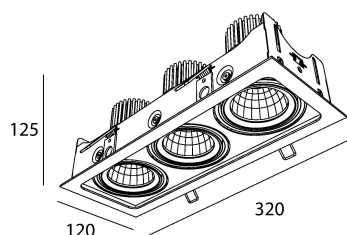

PICCOLO FRAME DEEP TRIPLE

made in belgium - 5 year warranty

light specifications

Light source	COB
Delivered output	6000lm
System power	54
Light source efficiency	up to 130lm/W
CCT	2700/3000/3500/4000K
Spectrum	STD/PW
CRI	CRI90+
Beam angle	15/24/30/38/60°

driver specifications

Dimming	non-dim/triac/dali
Location	remote

general specifications

Ingress Protection (IP)	
Glow wire test	
In accordance with NBN 12464-1:2021	

body color

- Black
- White

accent color

- Black
- White
- Gold
- Dark Chrome