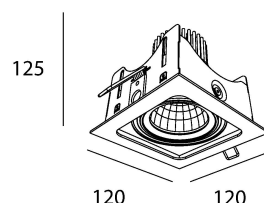

## light specifications

Light source	COB
Delivered output	2000lm
System power	18
Light source efficiency	up to 130lm/W
CCT	2700/3000/3500/4000K
Spectrum	STD/PW
CRI	CRI90+
Beam angle	15/24/30/38/60°