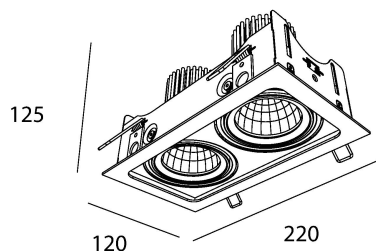

PICCOLO FRAME DEEP DOUBLE

made in belgium - 5 year warranty

light specifications

Light source	COB
Delivered output	4000lm
System power	36
Light source efficiency	up to 130lm/W
CCT	2700/3000/3500/4000K
Spectrum	STD/PW
CRI	CRI90+
Beam angle	15/24/30/38/60°