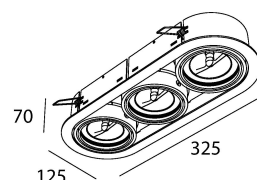

MINI RONDO TRIPLE

made in belgium - 5 year warranty

light specifications

Light source	COB
Delivered output	6000lm
System power	54W
Light source efficiency	up to 130lm/W
CCT	2700/3000/3500/4000K
Spectrum	STD/PW
CRI	CRI90+
Beam angle	15/24/30/38/60°

driver specifications

Dimming	non-dim/triac/dali
Location	remote

general specifications

Ingress Protection (IP)	
Glow wire test	
In accordance with NBN 12464-1:2021	

body color

- Black
- White

accent color

- Black
- White
- Gold
- Dark Chrome