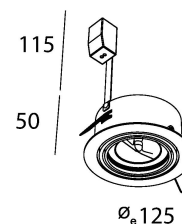

MINI RONDO SINGLE

made in belgium - 5 year warranty

light specifications

Light source	COB
Delivered output	2000lm
System power	18W
Light source efficiency	up to 130lm/W
CCT	2700/3000/3500/4000K
Spectrum	STD/PW
CRI	CRI90+
Beam angle	15/24/30/38/60°

driver specifications

Dimming	non-dim/triac/dali
Location	remote

general specifications

Ingress Protection (IP)	
Glow wire test	
In accordance with NBN 12464-1:2021	

body color

- Black
- White

accent color

- Black
- White
- Gold
- Dark Chrome