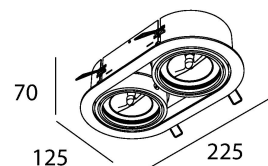

MINI RONDO DOUBLE

made in belgium - 5 year warranty

light specifications

Light source	COB
Delivered output	4000lm
System power	36W
Light source efficiency	up to 130lm/W
CCT	2700/3000/3500/4000K
Spectrum	STD/PW
CRI	CRI90+
Beam angle	15/24/30/38/60°

driver specifications

Dimming	non-dim/triac/dali
Location	remote

general specifications

Ingress Protection (IP)	
Glow wire test	
In accordance with NBN 12464-1:2021	

body color

- Black
- White

accent color

- Black
- White
- Gold
- Dark Chrome