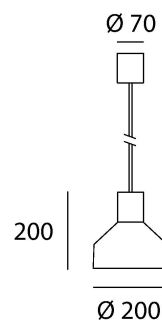

JAT ESPRESSO

made in belgium - 5 year warranty

light specifications

Light source	E27
Delivered output	/
System power	/
Light source efficiency	/
CCT	/
Spectrum	/
CRI	/
Beam angle	/

driver specifications

Dimming	/
Location	/

general specifications

Ingress Protection (IP)	
Glow wire test	
In accordance with NBN 12464-1:2021	

body color

- Black
- White

options

RAL color on request

ORBIT nv

Kattendijkdok-Westkaai 82
2000 Antwerpen Belgium