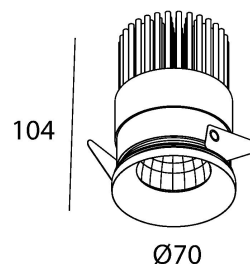

EDGELINE MEDIUM

made in belgium - 5 year warranty

light specifications

Light source	COB
Delivered output	1000/2000lm
System power	9/22
Light source efficiency	up to 130lm/W
CCT	2700/3000/3500/4000K
Spectrum	STD/PW
CRI	CRI90+
Beam angle	24/40°

driver specifications

Dimming	non-dim/triac/dali
Location	remote

general specifications

Ingress Protection (IP)	
Glow wire test	
In accordance with NBN 12464-1:2021	

body color

- Black
- White

accent color

- Black
- White
- Gold
- Dark Chrome