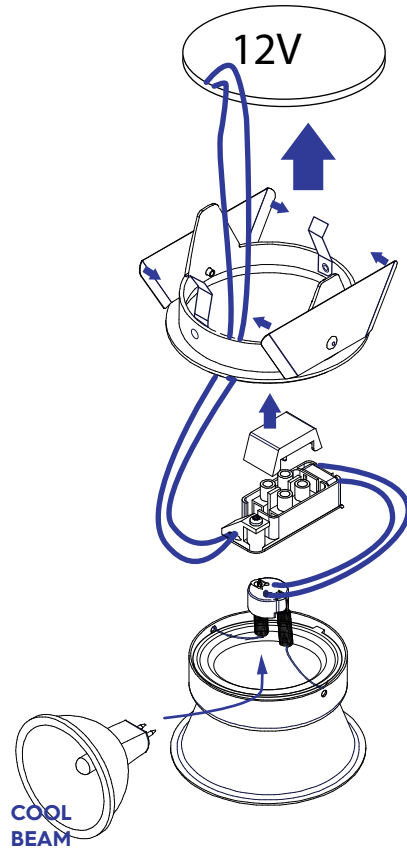

1

2

3

4

80 mm

110 mm

MR16 ≤ 50W / LED MR16 12V **C A A<sup>+</sup> A<sup>++</sup>**

850°C