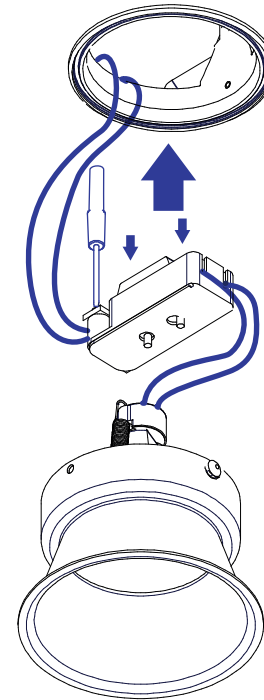

1

2

3

4

80 mm

110 mm

MR16 ≤ 50W / LED MR16 12V **C A A<sup>+</sup> A<sup>++</sup>**

850°C

IP44