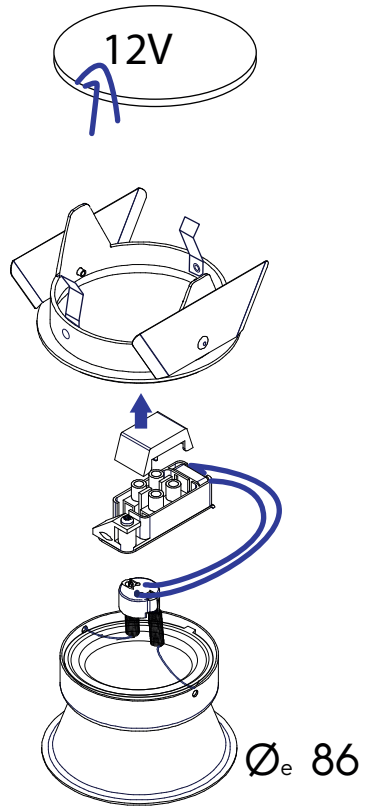

1

2

3

4

80 mm

110 mm

MR16 ≤ 50W / LED MR16 12V **C A A<sup>+</sup> A<sup>++</sup>**

850°C

IP44