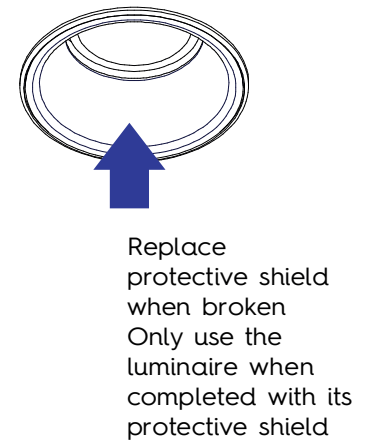

1

2

3

4

80 mm

110 mm

MR16 ≤ 50W / LED MR16 12V **C A A<sup>+</sup> A<sup>++</sup>**

850°C