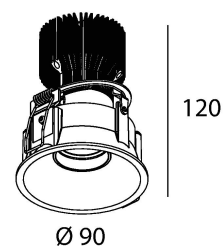

# BORDERLINE SWIFT PRO

made in belgium - 5 year warranty

## light specifications

Light source	COB
Delivered output	900lm
System power	9
Light source efficiency	up to 160lm/W
CCT	2700/3000K
Spectrum	STD/PW
CRI	CRI90+
Beam angle	34°