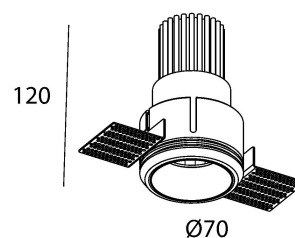

BORDERLESS MINI

made in belgium - 5 year warranty

light specifications

Light source	COB
Delivered output	1000lm
System power	10
Light source efficiency	up to 160lm/W
CCT	2700/3000/3500/4000K
Spectrum	STD/PW
CRI	CRI90+
Beam angle	24/40°

driver specifications

Dimming	non-dim/triac/dali
Location	remote

general specifications

Ingress Protection (IP)	
Glow wire test	
In accordance with NBN 12464-1:2021	

body color

- Black
- White

accent color

- Black
- White
- Gold