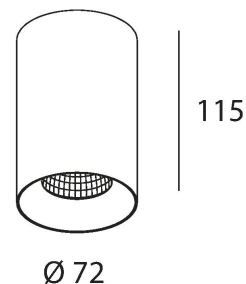

# BORDERLESS MEDIUM UP

made in belgium - 5 year warranty

## light specifications

Light source	COB
Delivered output	900lm
System power	10
Light source efficiency	up to 160lm/W
CCT	2700/3000K
Spectrum	STD
CRI	CRI90+
Beam angle	/