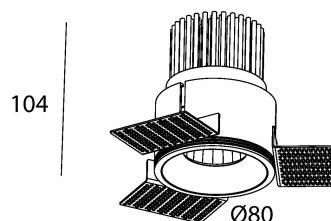

BORDERLESS MEDIUM

made in belgium - 5 year warranty

light specifications

Light source	COB
Delivered output	1000/2000lm
System power	9/22
Light source efficiency	up to 130lm/W
CCT	2700/3000/3500/4000K
Spectrum	STD/PW
CRI	CRI90+
Beam angle	24/40°

driver specifications

Dimming	non-dim/triac/dali
Location	remote

general specifications

Ingress Protection (IP)	
Glow wire test	
In accordance with NBN 12464-1:2021	

body color

- Black
- White

accent color

- Black
- White
- Gold
- Dark Chrome