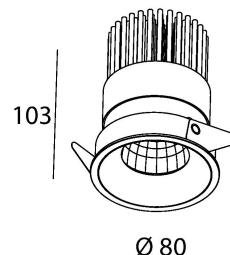

BORDERLESS MEDIUM TRIM

made in belgium - 5 year warranty

light specifications

| | |
|-------------------------|----------------------|
| Light source | COB |
| Delivered output | 1000/2000lm |
| System power | 9/22 |
| Light source efficiency | up to 130lm/W |
| CCT | 2700/3000/3500/4000K |
| Spectrum | STD/PW |
| CRI | CRI90+ |
| Beam angle | 24/40° |

body color

- Black
- White

accent color

- Black
- White
- Gold
- Dark Chrome

options

dim-to-warm
lens (15/24/40/60°)
honeycomb
wireless dimming
RAL colors on request