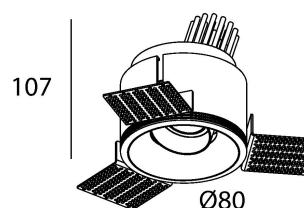

## light specifications

Light source	COB
Delivered output	600/1000lm
System power	6/9
Light source efficiency	up to 130lm/W
CCT	2700/3000/3500/4000K
Spectrum	STD/PW
CRI	CRI90+
Beam angle	15/24/40/50/60°