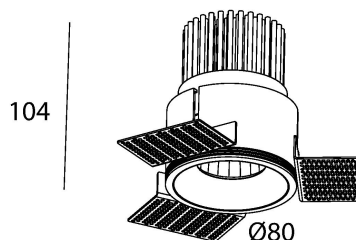

BORDERLESS MEDIUM BATHROOM

made in belgium - 5 year warranty

light specifications

Light source	COB
Delivered output	1000/2000lm
System power	9/22
Light source efficiency	up to 130lm/W
CCT	2700/3000/3500/4000K
Spectrum	STD/PW
CRI	CRI90+
Beam angle	24/40°

driver specifications

Dimming	non-dim/triac/dali
Location	remote

general specifications

Ingress Protection (IP)	
Glow wire test	
In accordance with NBN 12464-1:2021	

body color

- Black
- White

accent color

- Black
- White
- Gold
- Dark Chrome