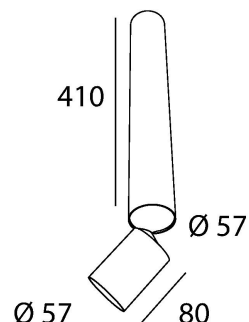

BOGD TUBED XL

made in belgium - 5 year warranty

light specifications

Light source	COB
Delivered output	900lm
System power	10
Light source efficiency	up to 160lm/W
CCT	2700/3000/3500/4000K
Spectrum	STD/PW
CRI	CRI90+
Beam angle	/

driver specifications

Dimming	non-dim/triac/dali
Location	integrated

general specifications

Ingress Protection (IP)	
Glow wire test	
In accordance with NBN 12464-1:2021	

body color

- Black
- White

accent color