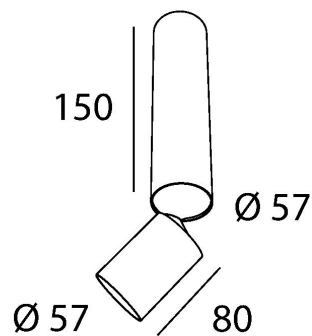

BOGD TUBED

made in belgium - 5 year warranty

light specifications

| | |
|-------------------------|----------------------|
| Light source | COB |
| Delivered output | 900lm |
| System power | 10 |
| Light source efficiency | up to 160lm/W |
| CCT | 2700/3000/3500/4000K |
| Spectrum | STD/PW |
| CRI | CRI90+ |
| Beam angle | / |