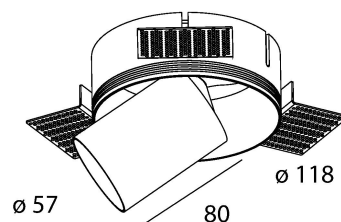

## light specifications

Light source	COB
Delivered output	600lm
System power	7
Light source efficiency	up to 160lm/W
CCT	2700/3000/3500/4000K
Spectrum	STD/PW
CRI	CRI90+
Beam angle	24/40°